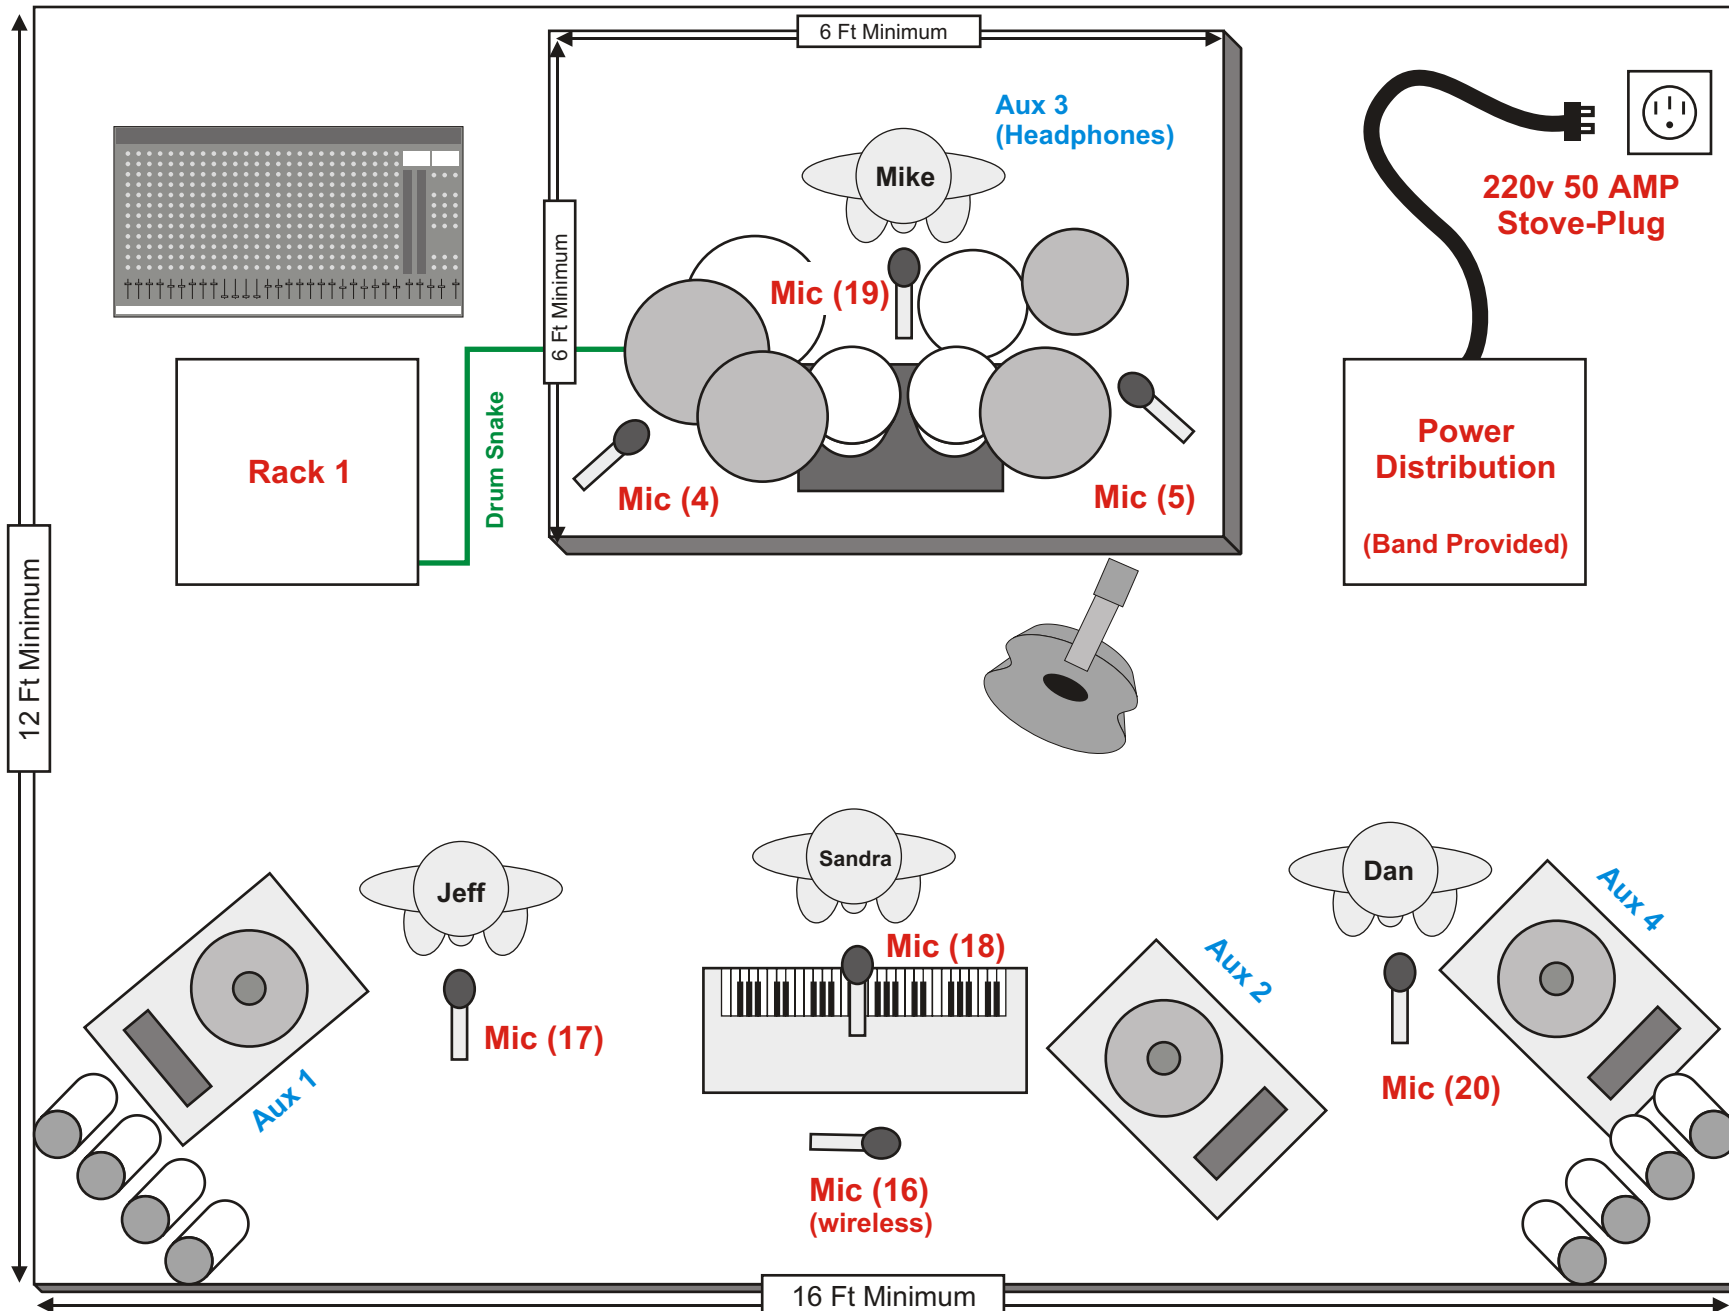

Small Setup

Small Setup

Chan.	Device	Notes
1	Alesis D-4 Click for Drummer (only Aux 3)	
2	Alesis D-4 Drums L	
3	Alesis D-4 Drums R	
4	Samson Hyper	Ride/Crash Mic
5	Samson Hyper	HiHats/Crash Mic
6	ADA MP-2 L	Jeff's Guitar Processor
7	ADA MP-2 R	Jeff's Guitar Processor
8	-	-
9	Epiphone Acoustic	Doesn't come out front
10	Ensonique ESQ-1	Volume controlled at keyboard
11	V-AMP L Dan's Guitar Processor	
12	V-AMP R Dan's Guitar Processor	
13	-	-
14	-	-
15	-	-
16	Nady Wireless	Sandra Vocals
17	EV ND757 Jeff Vocals	
18	AKG C1000S	Sandra Vocals
19	AKG C410Mike Vocals	
20	Shure Beta 58	Dan Vocals
21	Roland JV-35 L	Sequenced Music
22	Roland JV-35 R	Sequenced Music
23	Peavey Addverb L	Vocal Reverb
24	Peavey Addverb R	Vocal Reverb

Large Setup

General Layout, Top View

➡ (12) separate 15 amp circuits are required for power, ⚡
available as quad boxes or duplex outlets. ⚡