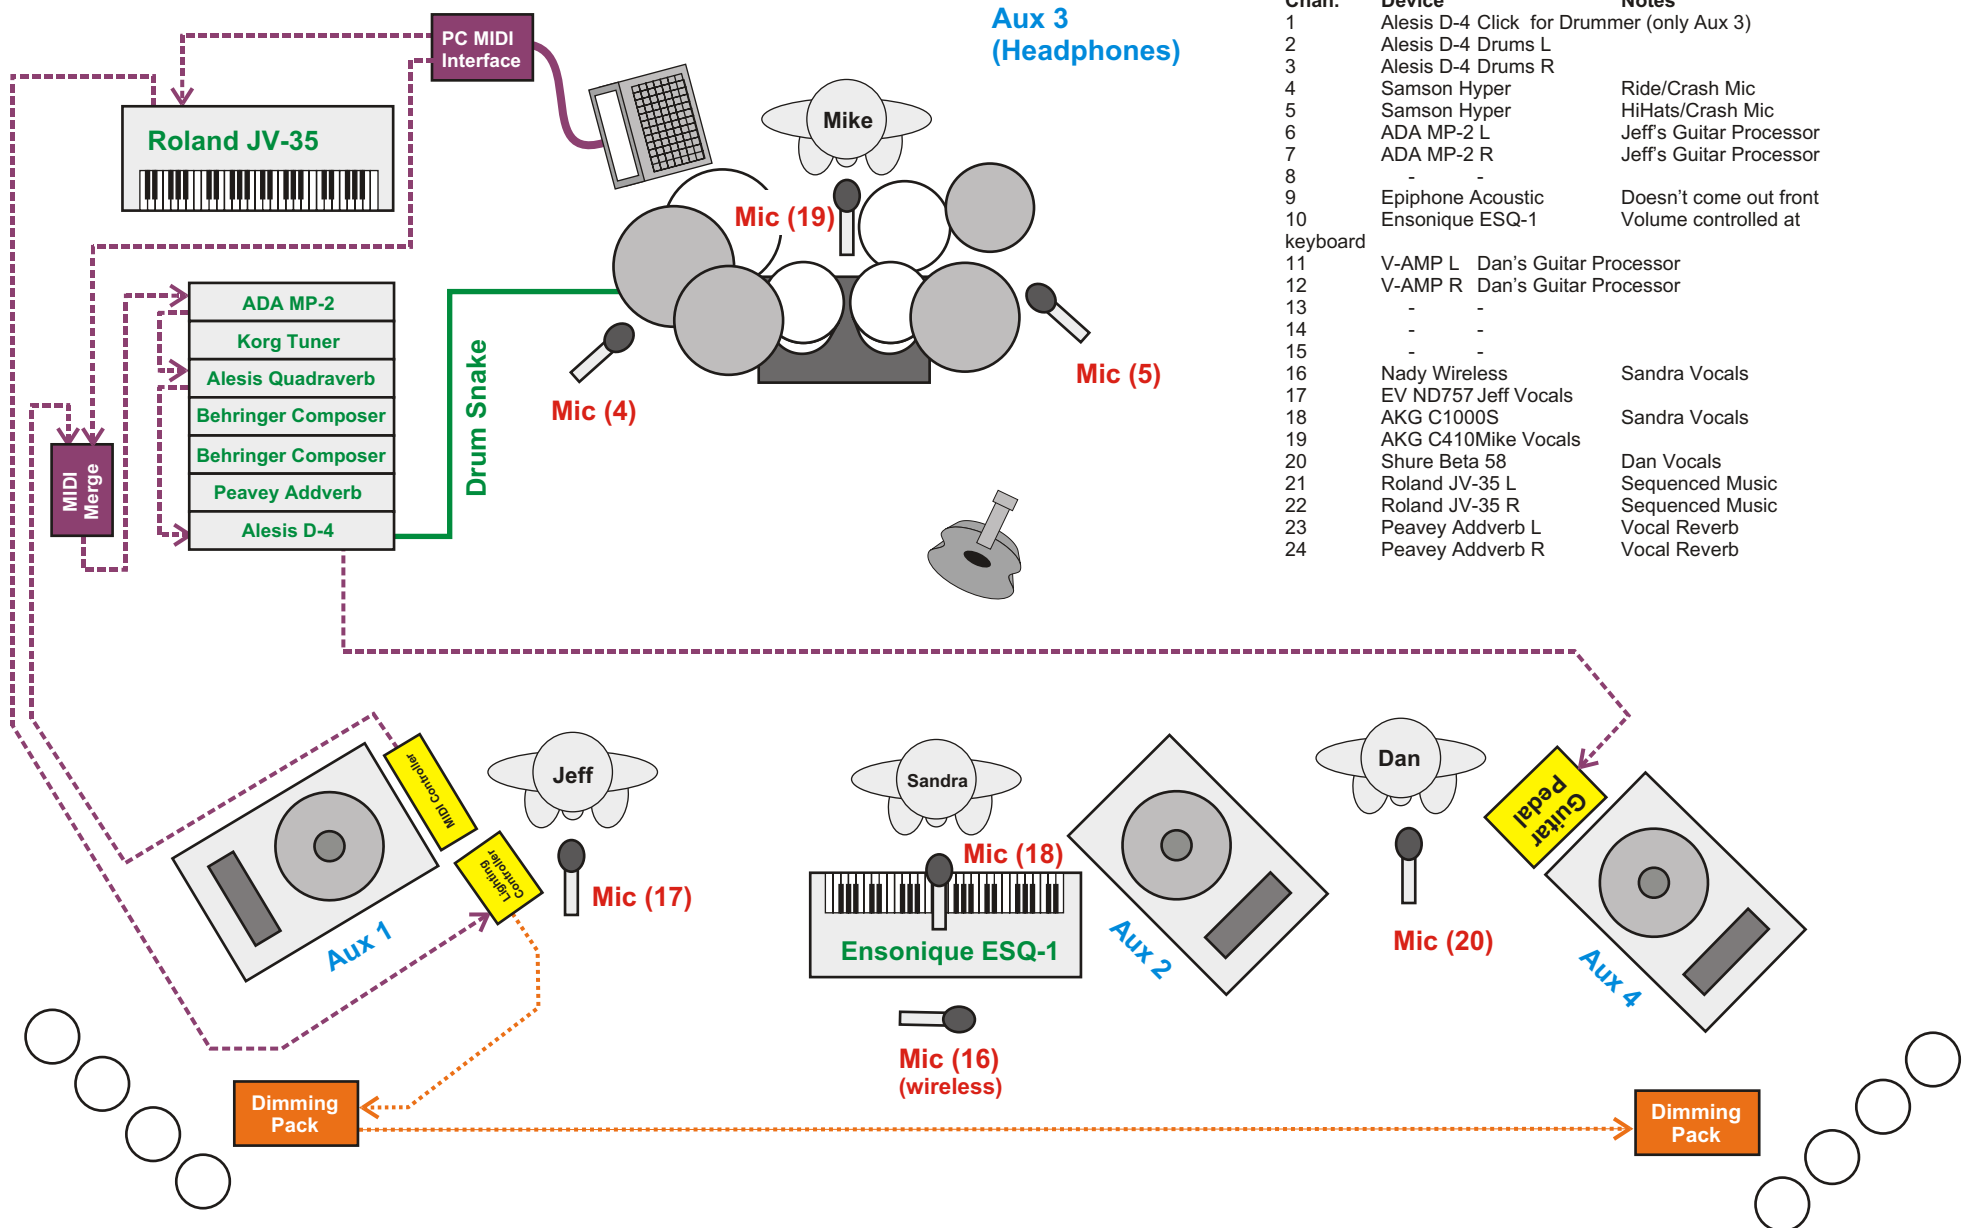

Small Setup

Small Setup

Chan.	Device	Notes
1	Alesis D-4 Click for Drummer (only Aux 3)	
2	Alesis D-4 Drums L	
3	Alesis D-4 Drums R	
4	Samson Hyper	Ride/Crash Mic
5	Samson Hyper	HiHats/Crash Mic
6	ADA MP-2 L	Jeff's Guitar Processor
7	ADA MP-2 R	Jeff's Guitar Processor
8	-	-
9	Epiphone Acoustic	Doesn't come out front
10	Ensonique ESQ-1	Volume controlled at keyboard
11	V-AMP L Dan's Guitar Processor	
12	V-AMP R Dan's Guitar Processor	
13	-	-
14	-	-
15	-	-
16	Nady Wireless	Sandra Vocals
17	EV ND757 Jeff Vocals	
18	AKG C1000S	Sandra Vocals
19	AKG C410Mike Vocals	
20	Shure Beta 58	Dan Vocals
21	Roland JV-35 L	Sequenced Music
22	Roland JV-35 R	Sequenced Music
23	Peavey Addverb L	Vocal Reverb
24	Peavey Addverb R	Vocal Reverb

Large Setup

General Layout, Top View

➡ (12) separate 15 amp circuits are required for power, ⚡
available as quad boxes or duplex outlets. ⚡