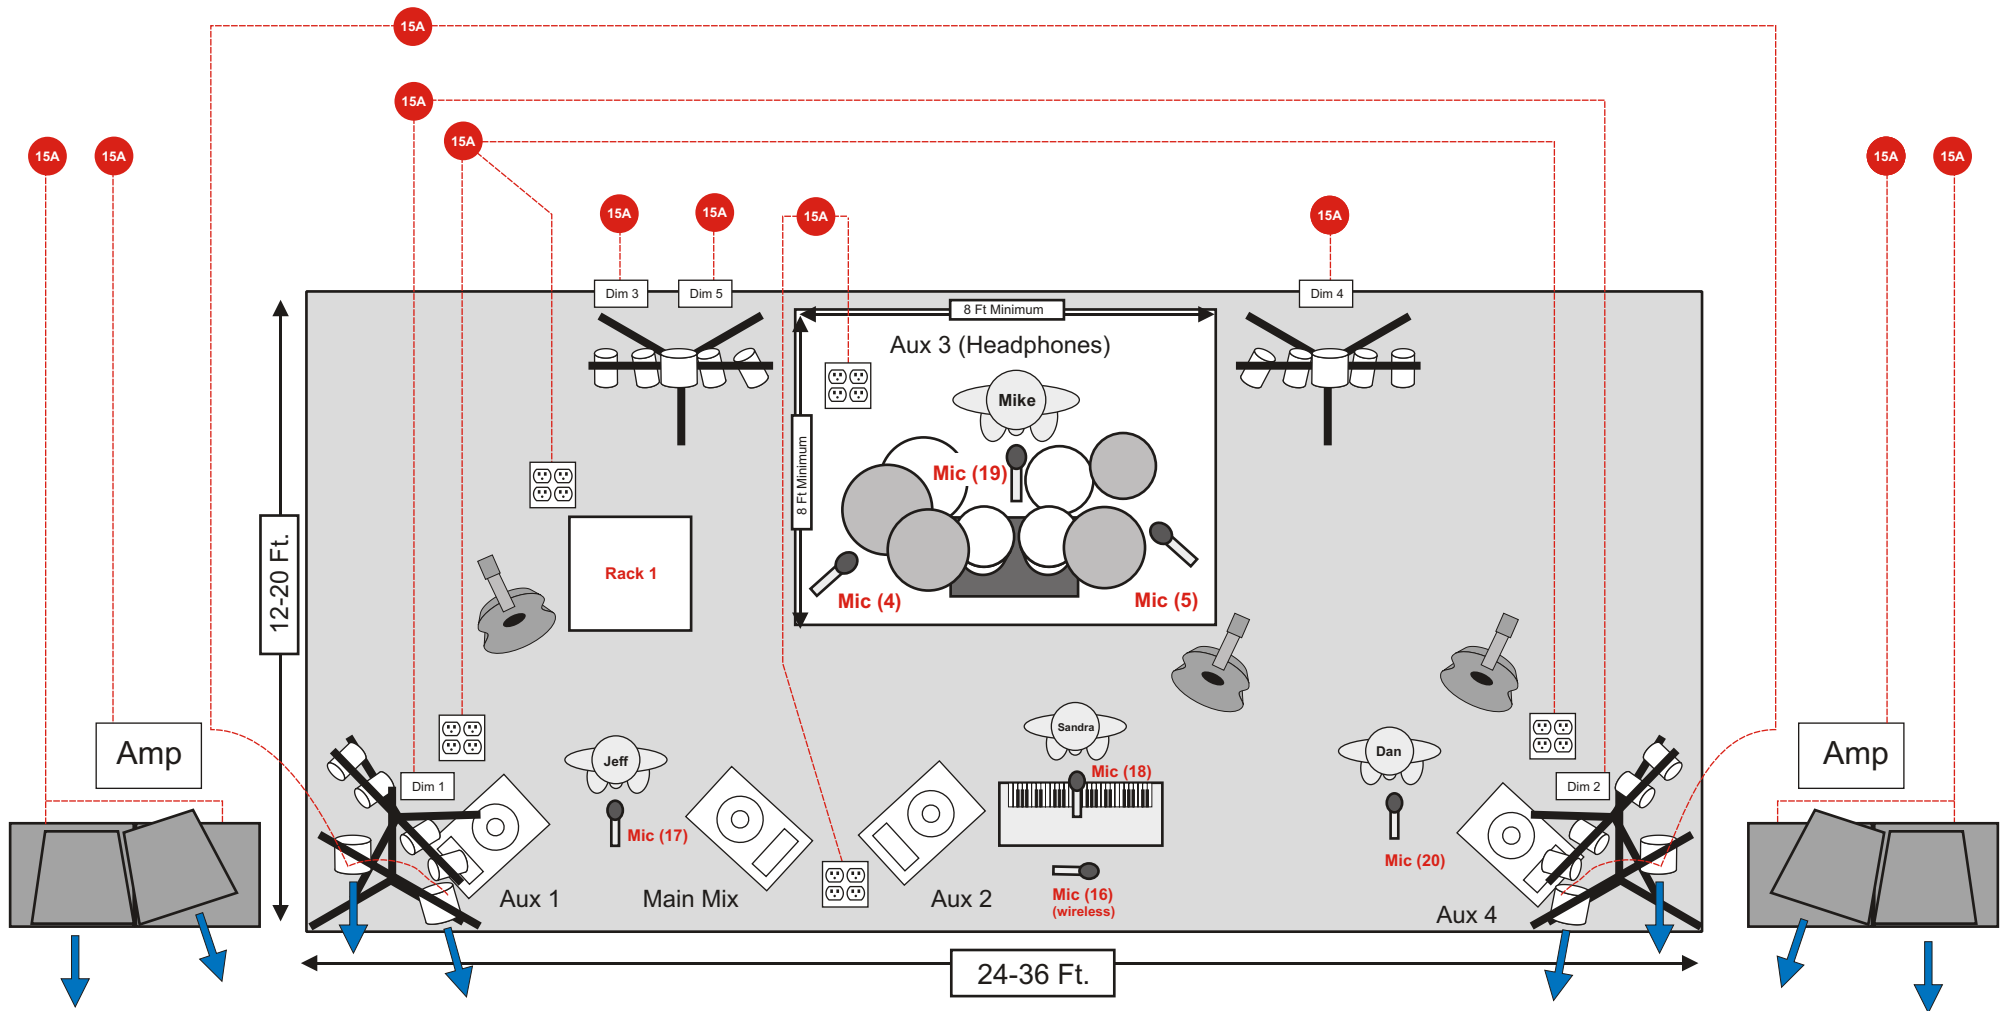

Small Setup

Small Setup

Chan.	Device	Notes
1	Alesis D-4 Click for Drummer (only Aux 3)	
2	Alesis D-4 Drums L	
3	Alesis D-4 Drums R	
4	Samson Hyper	Ride/Crash Mic
5	Samson Hyper	HiHats/Crash Mic
6	ADA MP-2 L	Jeff's Guitar Processor
7	ADA MP-2 R	Jeff's Guitar Processor
8	-	-
9	Epiphone Acoustic	Doesn't come out front
10	Ensonique ESQ-1	Volume controlled at keyboard
11	V-AMP L Dan's Guitar Processor	
12	V-AMP R Dan's Guitar Processor	
13	-	-
14	-	-
15	-	-
16	Nady Wireless	Sandra Vocals
17	EV ND757 Jeff Vocals	
18	AKG C1000S	Sandra Vocals
19	AKG C410Mike Vocals	
20	Shure Beta 58	Dan Vocals
21	Roland JV-35 L	Sequenced Music
22	Roland JV-35 R	Sequenced Music
23	Peavey Addverb L	Vocal Reverb
24	Peavey Addverb R	Vocal Reverb

Large Setup

General Layout, Top View

➡ (12) separate 15 amp circuits are required for power, ⚡
available as quad boxes or duplex outlets. ⚡